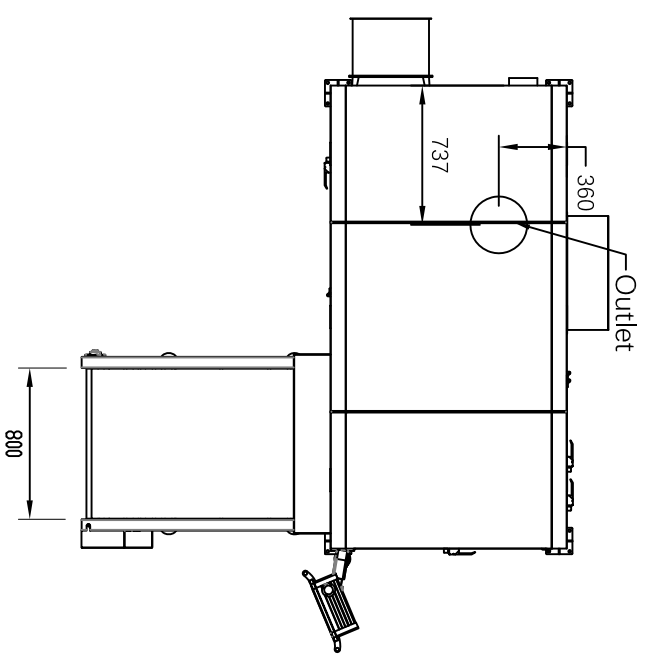

1.Small bag sitter

The actual size is subject to the real machine

XUNLI AUTO	Small bag sitter	Model	STAB-850-CY
Bag emptying	Bag-R	Ver	
		To	