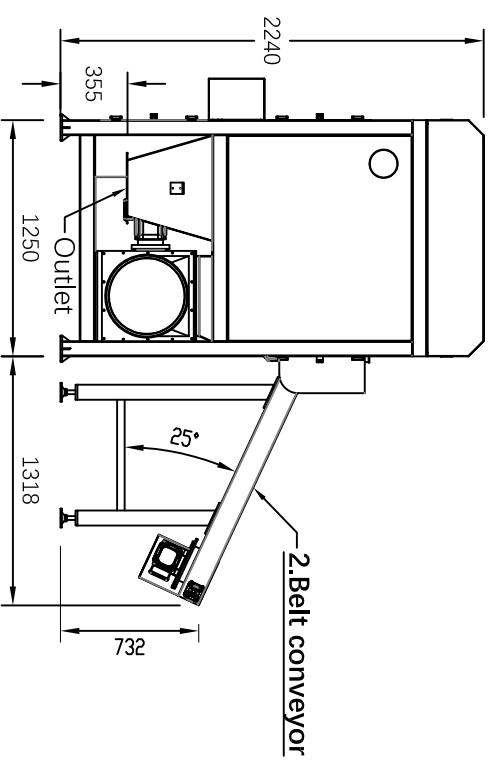

1.Small bag sitter

The actual size is subject to the real machine

XUNLI AUTO	Small bag sitter	Model	STAB-850-CY
Bag emptying	Bag-R	Ver	
		To	